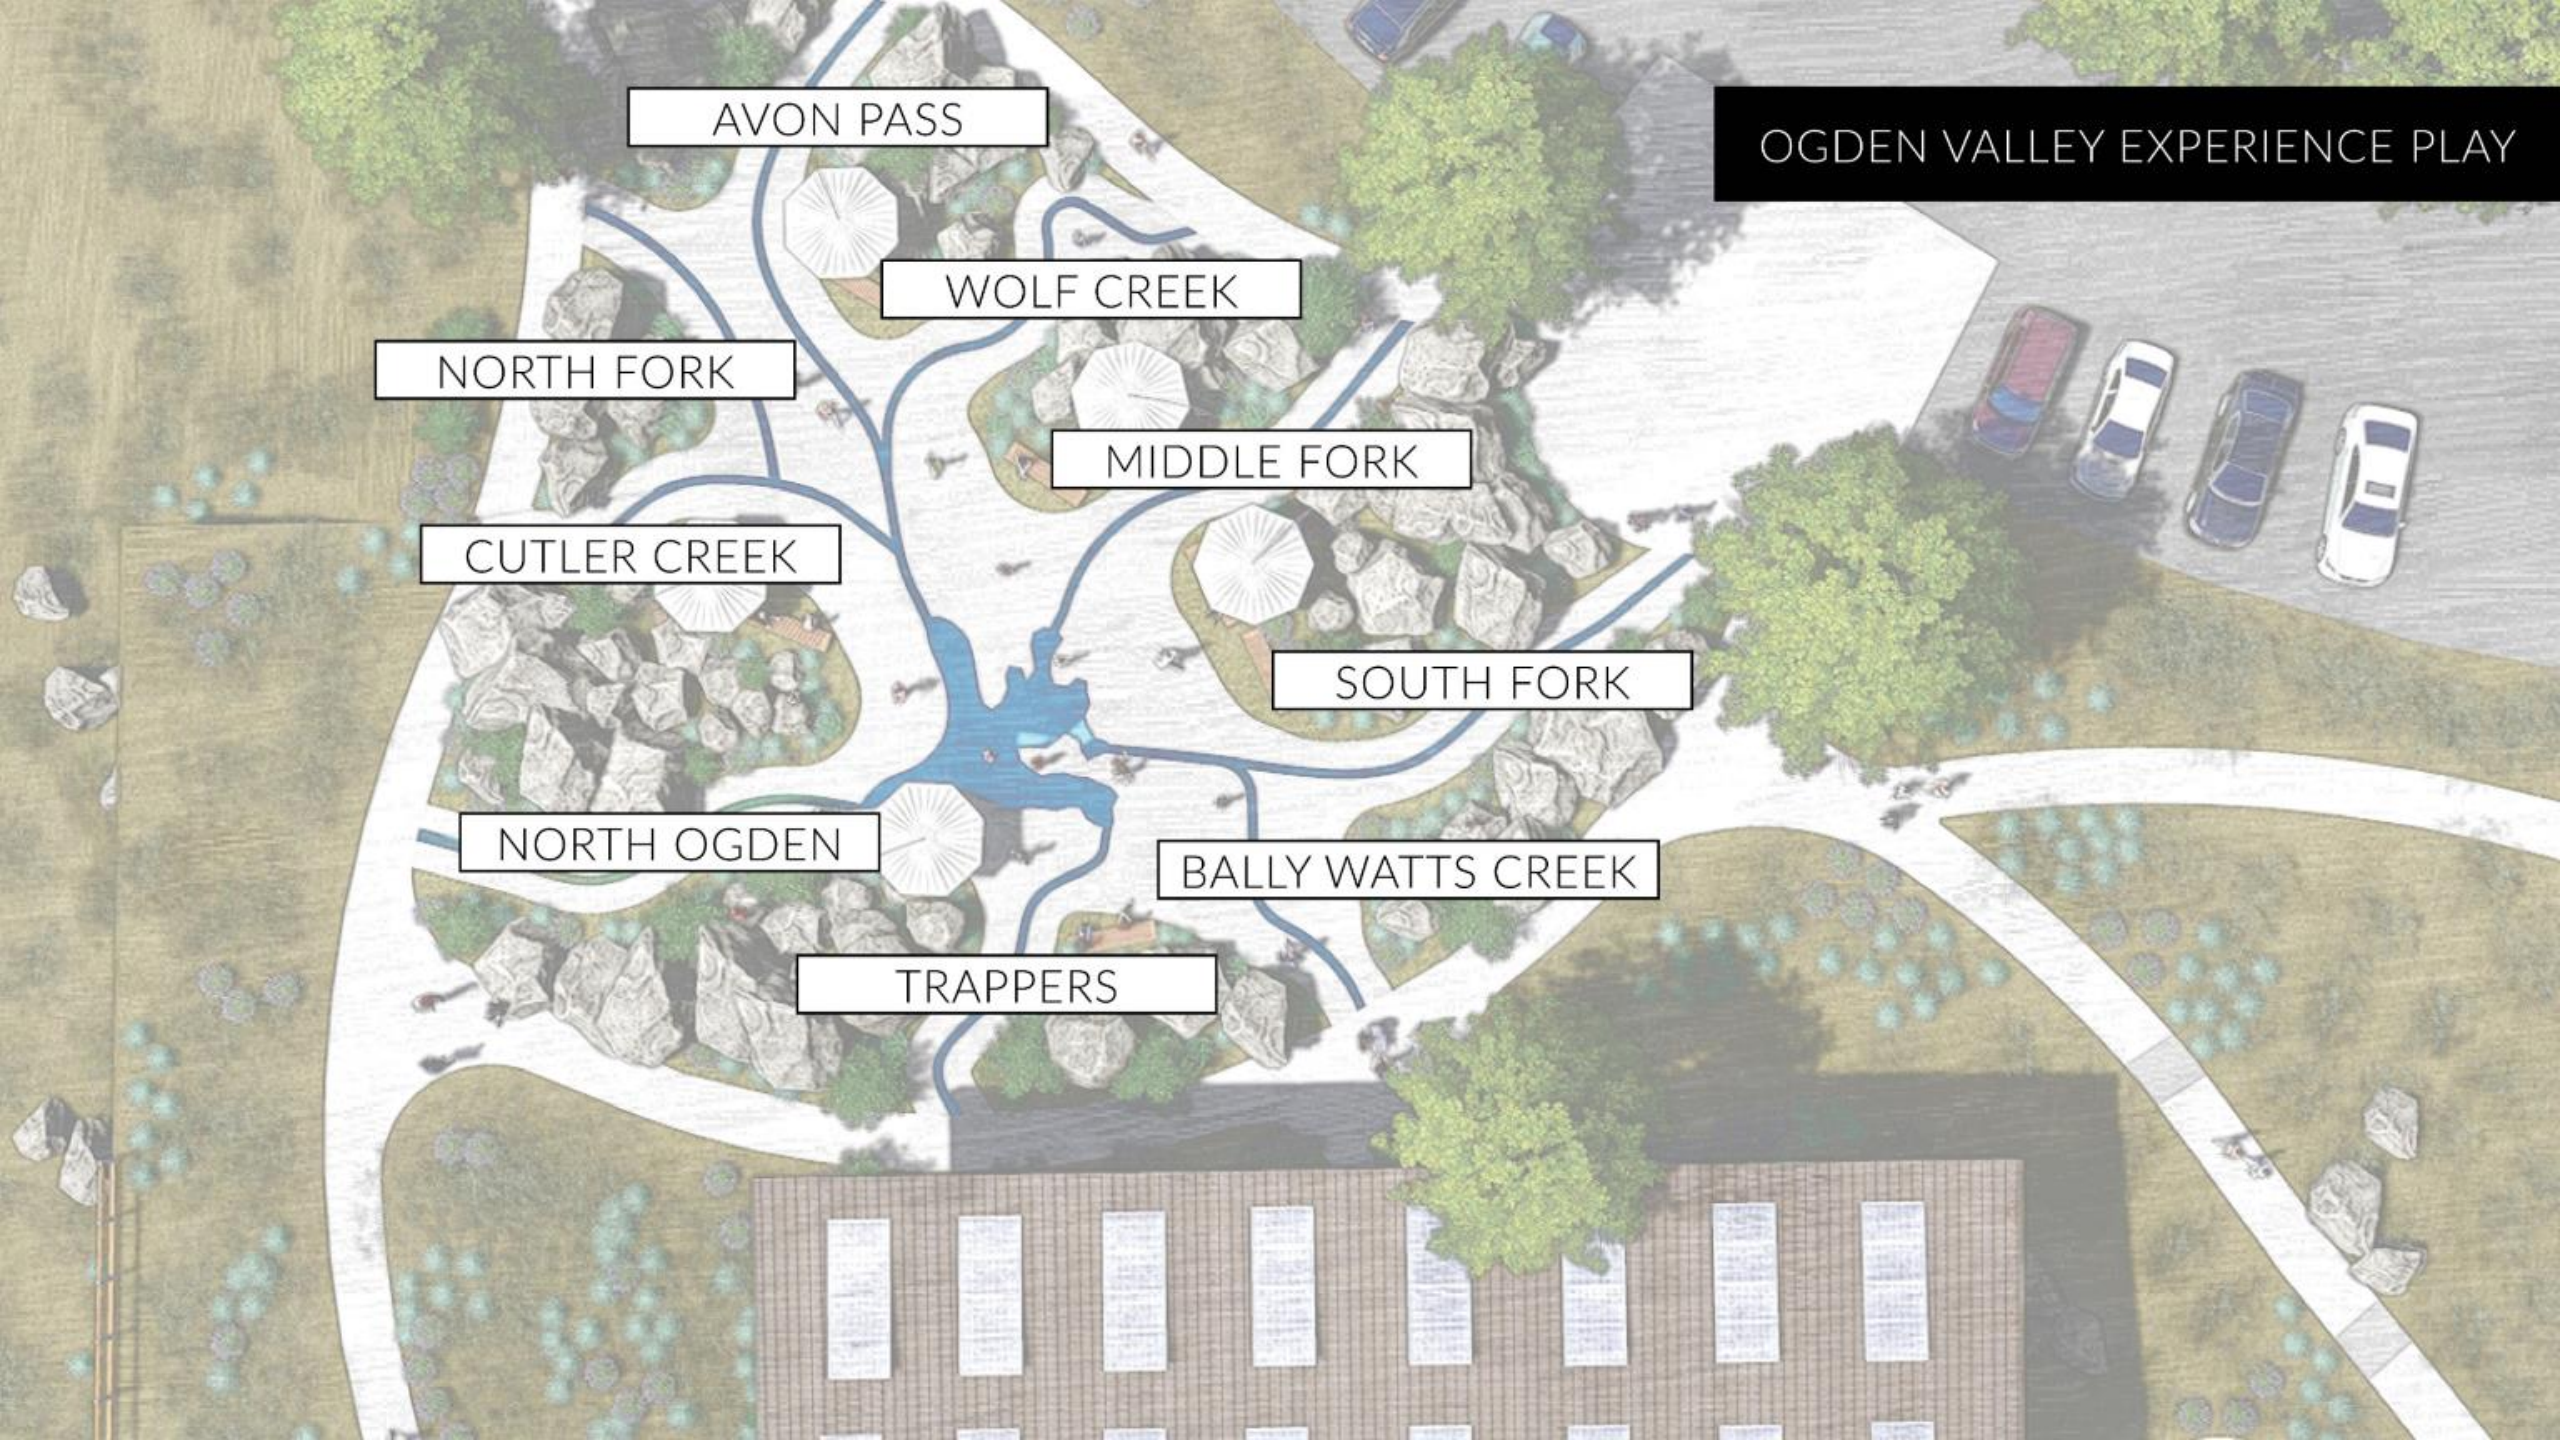

AVON PASS

WOLF CREEK

MIDDLE FORK

SOUTH FORK

NORTH OGDEN

BALLY WATTS CREEK

TRAPPERS

OGDEN VALLEY EXPERIENCE PLAY

OGDEN VALLEY EXPERIENCE PLAY

AVON PASS

WOLF CREEK

NORTH FORK

MIDDLE FORK

CUTLER CREEK

SOUTH FORK

NORTH OGDEN

BALLY WATTS CREEK

TRAPPERS

VIEW WESTWARD

NOW **YOUR** KIDS CAN NAME THREE  
CANYONS, TWO PLANTS AND A NATIVE  
BIRD SPECIES.

**CAN YOU?**

**AWARENESS**

**OLD TOWN CENTER**

GENERAL  
STORE

WELCOME TO  
*Old Eden*

**OLD TOWN GARDENS NEIGHBORHOOD**